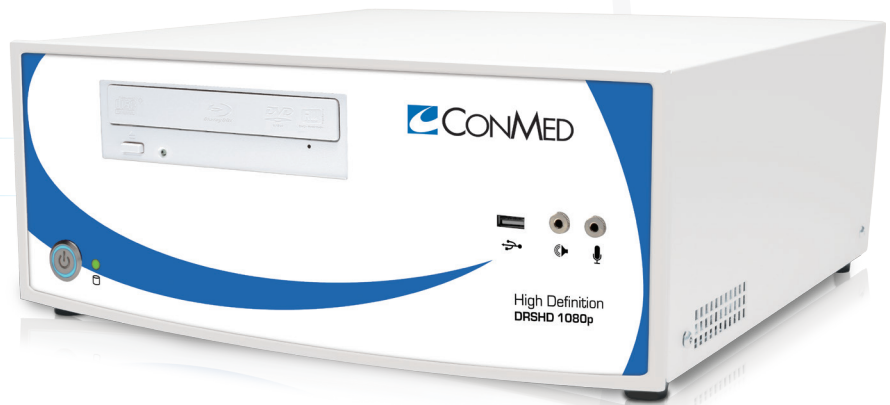

DRSHD™ 1080p

High Definition Image Management Solution

Product Specifications

Tablet Compatible

Still Capture:	1280 x 720 pixels, BMP, JPEG and PNG file format	Environmental: (Operating)	Temperature: 16.7 to 26.7° Temperature: 62° to 80° F Relative Humidity: 30 to 60% Atmospheric: 700 to 1060hPa
Motion Video Capture:	1080p (25/30fps); 720p (50/60fps); 640 x 480 25/30 fps AVCHD H.264 .mp4 files	Environmental: (Storage)	Temperature: -6.6 to 50° Temperature: 20° to 122° F Relative Humidity: 10 to 90% Atmospheric: 500 to 1060hPa
Hard Drive Capacity:	2TB Total capacity, 1.77TB for storage	Overall Dimensions:	CPU: 6in H x 14.0in W x 14.0in D 15.9cm H x 35.5cm W x 35.5cm D
Inputs:	DVI-I x 1: 720p, 1080i, 1080p, 50/59.94/60hz S-Video x 1, PAL/NTSC Composite x 2, PAL/NTSC Audio: Mic and Line level Foot Pedal: RS-232 Hand Switch: RS-232	Touch Screen:	14in H x 13.8in W x 8in D (Panel and base) 35.5 cm H x 35 cm W x 20.3 cm D
Outputs:	Audio Output: Line level	Weights:	CPU: 9.3kg / 20.0 lb Touch Screen: 7.3kg / 16.1lb
Data I/O:	USB 2.0: Front: Type 1 x 1, Rear: Type 1 x 4 Ethernet: Gigabit RJ45 x 1 Keyboard/Mouse I/O: USB Operating System: Windows 7 Embedded GPIO: RJ-11		
Power Input:	CPU: 100 - 240 VAC, 50/60 Hz		

CPU, High Definition Digital Recording System	DRSHD 1080p
Touch Screen, 15in, High Definition Digital Recording System	DRS02
Footswitch, 2 Pedal, Record and Still Capture	DRS03
GPIO Cable (for video monitor recording indicator)	DRS28
Power Supply for DRS02 Touch Screen	DRS11
Extended Cable Kit for DRSHD Touch Screen, 10ft (3m)	DRS19
Keyboard, USB, for DRSHD	DRS29
Cable, DVI-D, 6ft	DRS25
WiFi Kit with Installation Card	DRS31
Secondary Arm (for VP8500 Video Cart)	VP8520
Sony Digital Color Printer	UP-DR80MD
Print Pack, for UP-DR80MD, Letter Size for U.S. and Canada	UPC-R81MD
Print Pack, for UP-DR80MD, A4 Size for Europe	UPC-R80MD